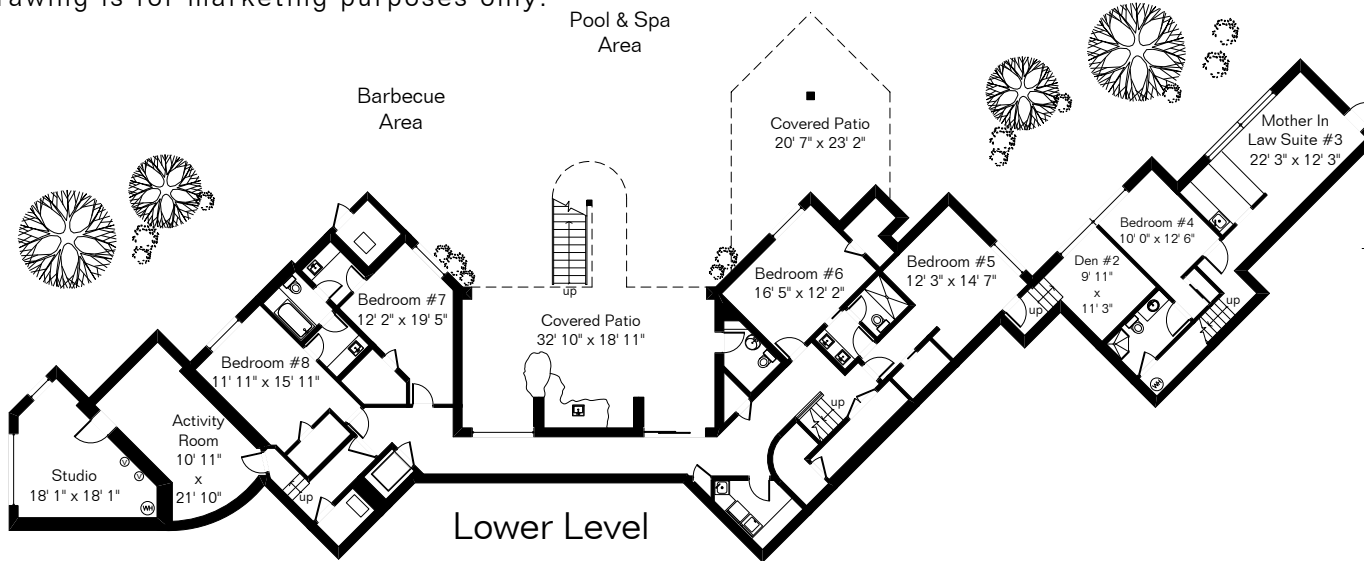

The square footages and room size information are deemed to be reliable but are not guaranteed and should be independently verified. This drawing is for marketing purposes only.

6780 E Resort View Pl

Main Level 7,681 Sq Ft
 Lower Level 3,858 Sq Ft

 Total Living Area 11,539 Sq Ft
 Garage 1,801 Sq Ft
 Covered Patios 2,084 Sq Ft
 Covered Entry 61 Sq Ft

Site Visit November 2020

0 ft. 12 ft. 20 ft. 40 ft.

Copyright 2021 Floor Plans First! LLC
 All Rights Reserved.