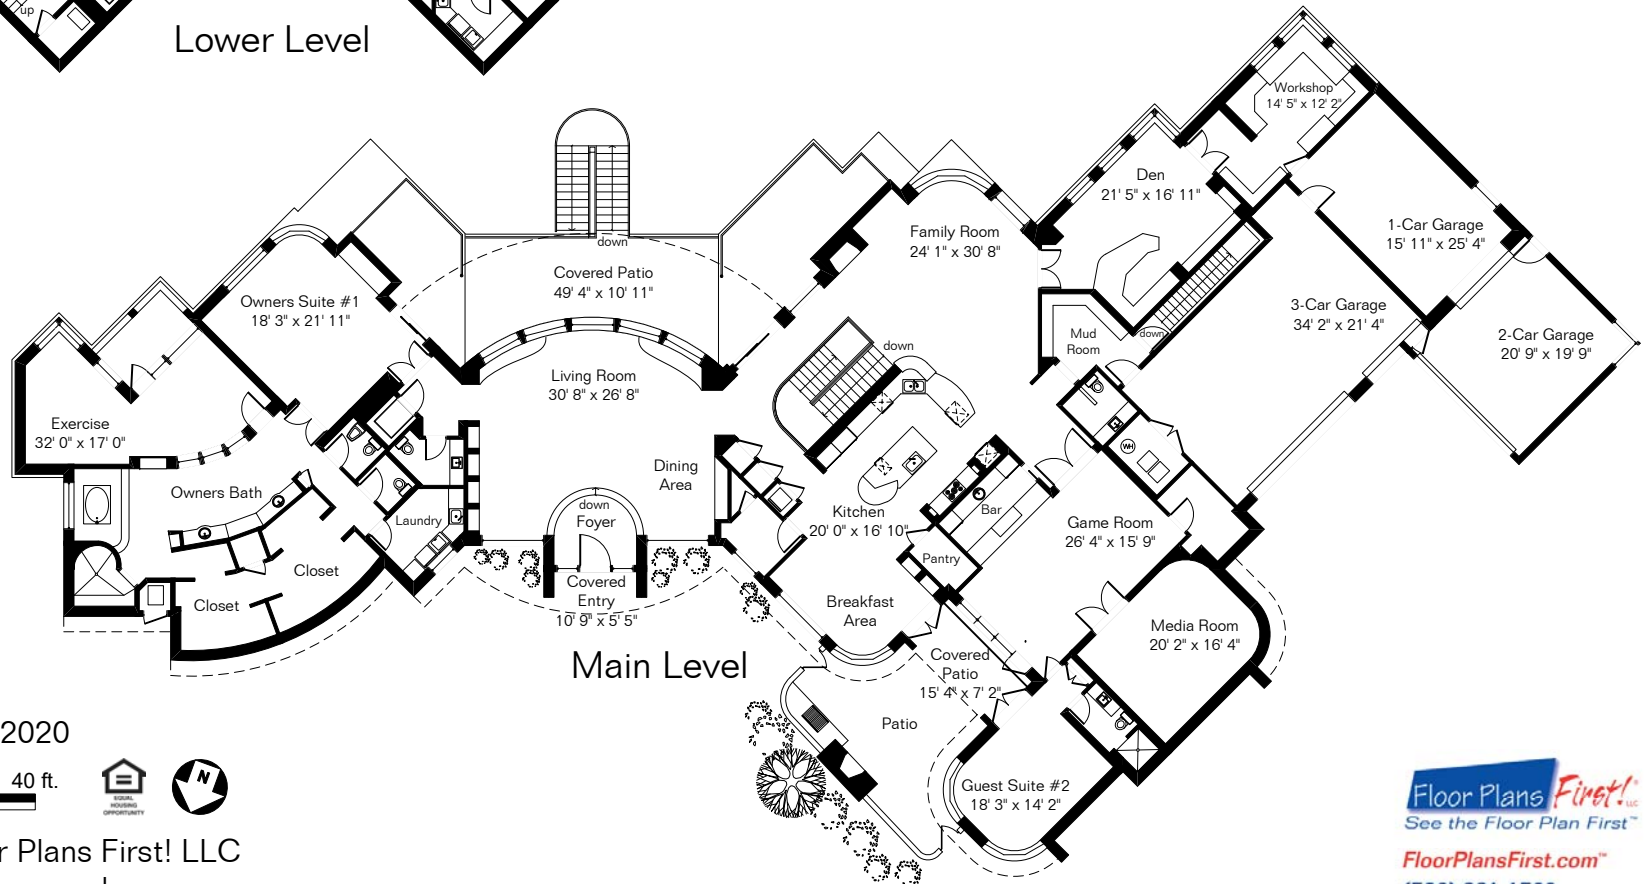

The square footages and room size information are deemed to be reliable but are not guaranteed and should be independently verified. This drawing is for marketing purposes only.

6780 E Resort View Pl

Main Level 7,681 Sq Ft
 Lower Level 3,858 Sq Ft

 Total Living Area 11,539 Sq Ft
 Garage 1,801 Sq Ft
 Covered Patios 2,084 Sq Ft
 Covered Entry 61 Sq Ft

Site Visit November 2020

0 ft. 12 ft. 20 ft. 40 ft.

Copyright 2021 Floor Plans First! LLC
 All Rights Reserved.